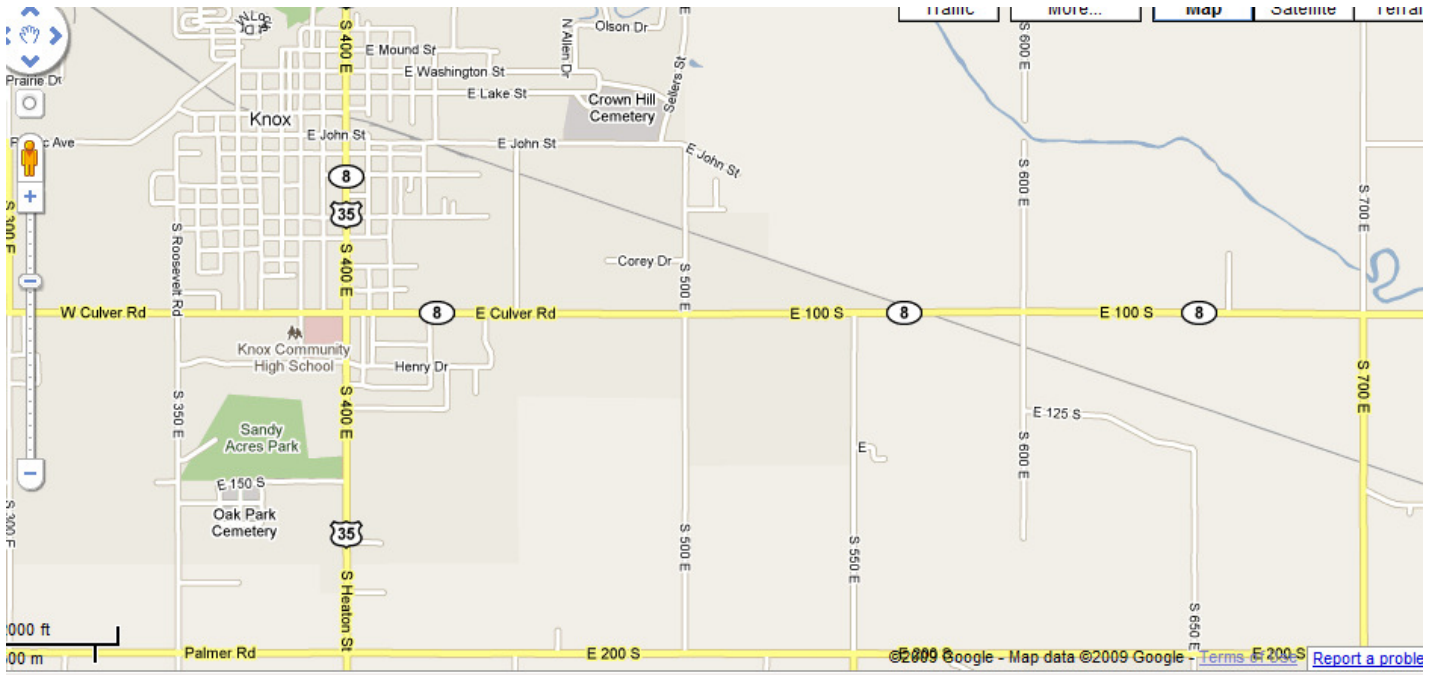

Starke County Soccer Fields

Take SR 8 west towards Knox. You will pass over a railroad crossing that is at an angle and raised.

Look for 500 East and turn south. The soccer fields will be to your left within a half a mile.

Grades 3 & 4 play on the nearest fields

Grades 1 & 2 and 5 & 8 play at the farthest. Drive around to park for the 5-8 games.

500 East